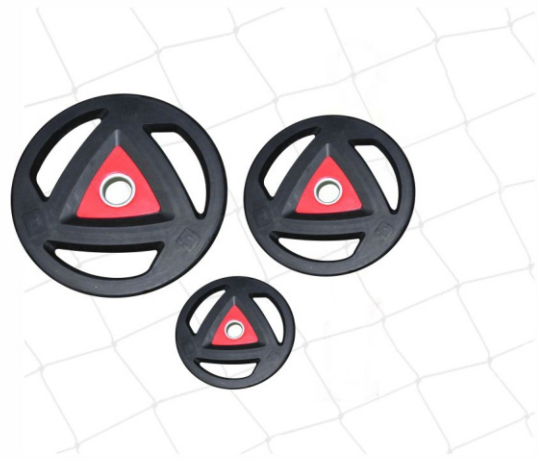

- **NEOPRENE KETTLEBELLS**
- CODE - SS00085
- WEIGHT - 2 TO 40 kg
- SPEC - BELOW PART NEOPRENE COATED & HANDLE RUST FREE POWDER COATED

• **C.I. KETTLEBELLS**

- CODE - SS00082
- WEIGHT - 2 TO 40 kg
- SPEC - C.I. WITH POWER COATED

• **OLYMPIC BARS**

- 3ft CODE - SS00900
- 4ft CODE - SS01200
- 5ft CODE - SS01500
- 6ft CODE - SS01800
- 7ft CODE - SS02100
- SPEC - C.I. BARS WITH CHROME PLATED

• **OLYMPIC CURL BARS**

- 3.5ft CODE - SS01400
- 4ft CODE - SS01600
- 4.5ft CODE - SS01800
- SPEC - C.I. BARS WITH CHROME PLATED

• **TRI BAR / HAMMER CURL BAR**

- 4ft CODE - SS01750
- SPEC - C.I. BARS WITH CHROME PLATED

• **CHAMPION BAR**

- 7ft CODE - SS08500
- SPEC - C.I. POWER LIFTING BARS WITH CHROME PLATED

• **DUMBBELL BARS**

- CODE - SS00175
- SIZE - 14" PVC HANDLE WITH NUT
- SPEC - C.I. BARS CHROME PLATED WITH FIBRE GRIP

• **RUBBER COATED DISCS**

- CODE - SS00089
- WEIGHT - 2.5,5,7.5,10,15,20 & 25 kgs
- SPEC - C.I. RUBBER COATED WEIGHT PLATES
AVAILABLE WITH 28mm OR 50mm FITTING

• **PU COATED DISCS**

- CODE - SS00090
- WEIGHT - 2,2.5,5,7.5,10,15,20 & 25 kgs
- SPEC - C.I. PU COATED WEIGHT PLATES
AVAILABLE WITH 28mm OR 50mm FITTING