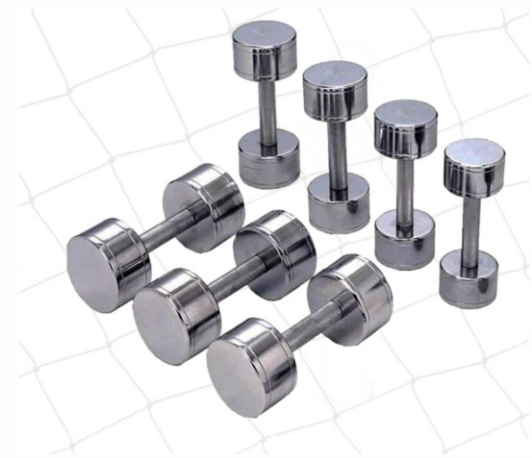

SPORTING SYNDICATE

GYM EQUIPMENT

100% RECYCLED PACKAGING & PRODUCTS

ENVIRONMENT SUSTAINABILITY

- **HEX DUMBBELLS**
- CODE - SS00078
- WEIGHT - 1 TO 40 kg
- SPEC - MS- RUBBER COATED WITH CHROME PLATED HANDLE

- **CHROME DUMBBELLS**
- CODE - SS00075
- WEIGHT - 1 TO 40 kg
- SPEC - C.I. -CHROME PLATED WITH SOFT GRIP HANDLE

- **RUBBER COATED DUMBBELLS**
- CODE - SS00091, LABEL SS0020
- WEIGHT - 2.5 TO 50 kg
- SPEC - C.I. DUMBBELLS RUBBER COATED

- **NEOPRENE DUMBBELLS**
- CODE - SS00080
- WEIGHT - 1 TO 10 kg
- SPEC - C.I. WITH NEOPRENE POWDER COATED

- **STEEL DUMBBELLS**
- CODE - SS00074
- WEIGHT - 1 TO 40 kg
- SPEC - C.I. -CHROME PLATED WITHOUT GRIP ON HANDLE

- **NEOPRENE KETTLEBELLS**
- CODE - SS00085
- WEIGHT - 2 TO 40 kg
- SPEC - BELOW PART NEOPRENE COATED & HANDLE RUST FREE POWDER COATED

• **C.I. KETTLEBELLS**

- CODE - SS00082
- WEIGHT - 2 TO 40 kg
- SPEC - C.I. WITH POWER COATED